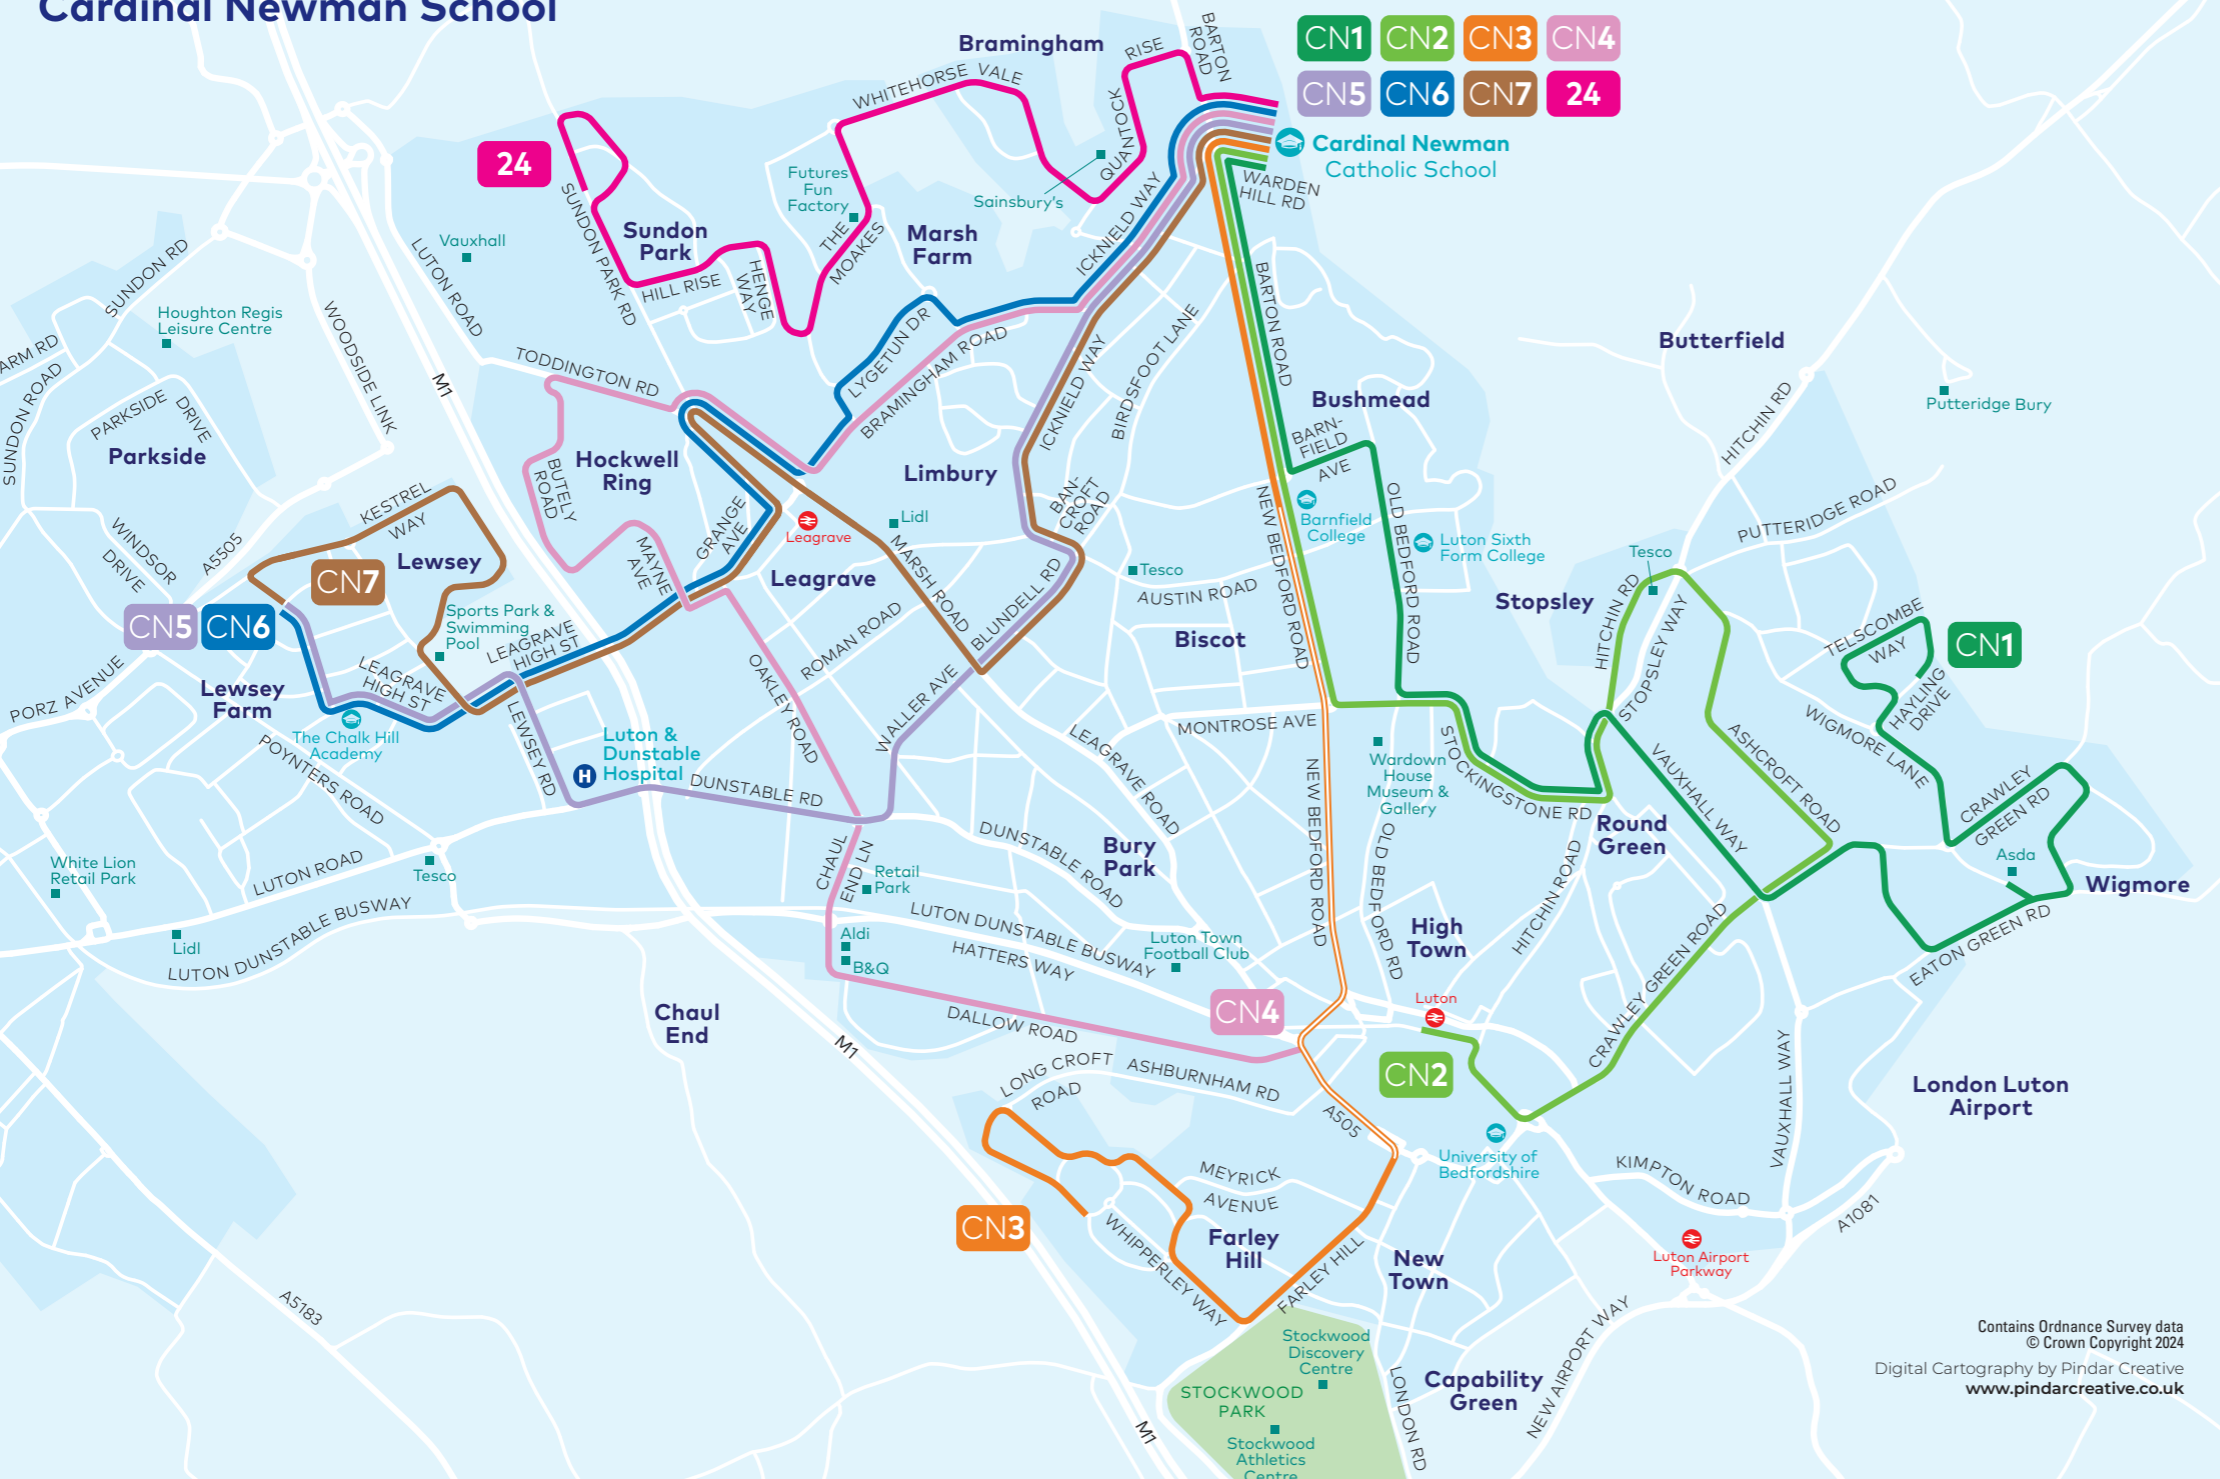

buses to
Cardinal Newman School

- CN1
- CN2
- CN3
- CN4
- CN5
- CN6
- CN7
- 24

- CN1** from Wigmore and Round Green
- CN2** from St Anne's and Stopsley
- CN3** from Farley Hill
- CN4** from Leagrave and Hockwell Ring
- CN5** from Lewsey Farm and Chaul End
- CN6** from Houghton Regis and Lewsey Farm
- CN7** from Lewsey and Limbury
- 24** Sundon Park to Luton Interchange

buses to
Cardinal Newman School

Contains Ordnance Survey data
© Crown Copyright 2024
Digital Cartography by Pindar Creative
www.pindarcreative.co.uk

CN1from **Wigmore** and **Round Green****Monday to Friday** schooldays only

CN4from **Leagrave** and **Hockwell Ring****Monday to Friday** schooldays only

Dallow Road	0745
Hockwell Ring The Green	0804
Tophill Stoneways Close	0817
Cardinal Newman School Grounds	0830
Cardinal Newman School Grounds	1525
Andover Close	1545
Hockwell Ring The Green	1554
Vestry Close	1610

CN7from **Lewsey** and **Limbury****Monday to Friday** schooldays only

Lewsey Farm St Dominic's Square	0750
Lewsey Lewsey Road	0805
Leagrave Rail Station	0815
Cardinal Newman School Grounds	0830
Cardinal Newman School Grounds	1525
Leagrave Rail Station	1540
Lewsey Lewsey Road	1550
Lewsey Farm St Dominic's Square	1605