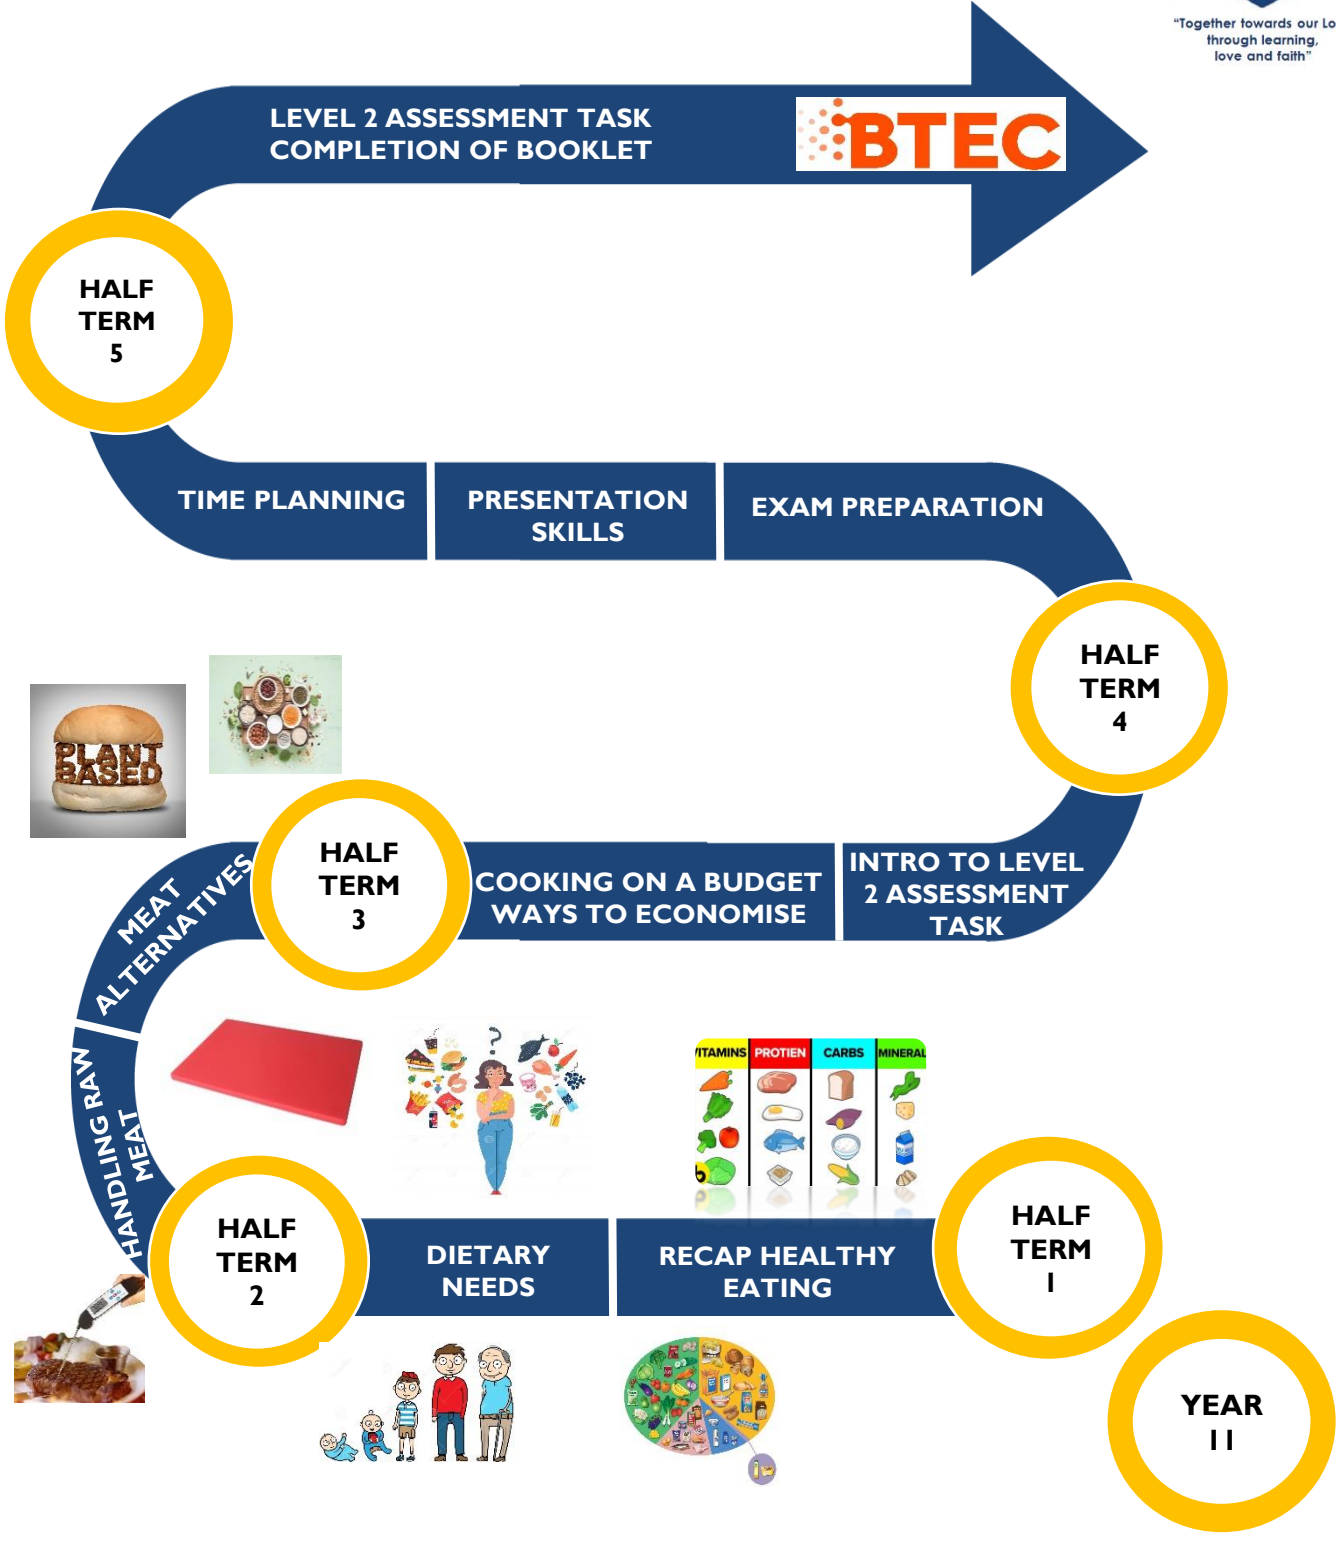

BTEC HCS L2 Learning Journey

"Together towards our Lord,
through learning,
love and faith"

SUBJECT AIM

Health and fitness are better than any gold, and a robust body than countless riches **Sirach 30:15**